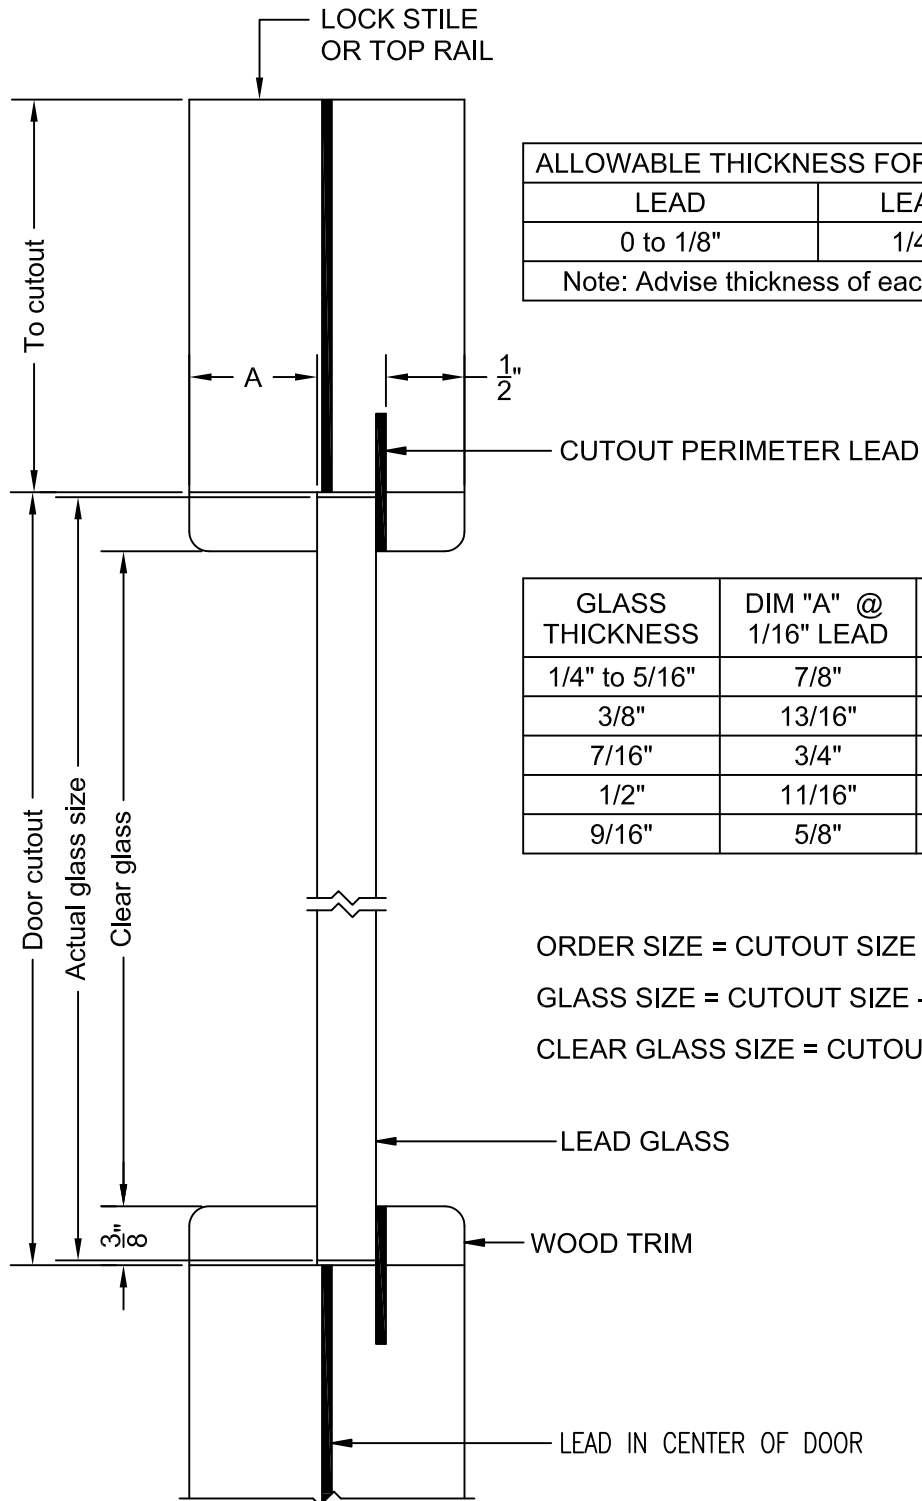

AL-6 WOOD VISION KIT

Center Lead Door Series Non-labeled

268 OLD LINDALE RD. ▲ ROME, GA 30161
706-235-8822 ▲ FAX 706-232-2518

ALLOWABLE THICKNESS FOR 1 3/4" DOOR	
LEAD	LEAD GLASS
0 to 1/8"	1/4" to 9/16"
Note: Advise thickness of each with order.	

GLASS THICKNESS	DIM "A" @ 1/16" LEAD	DIM "A" @ 1/8" LEAD
1/4" to 5/16"	7/8"	13/16"
3/8"	13/16"	3/4"
7/16"	3/4"	11/16"
1/2"	11/16"	5/8"
9/16"	5/8"	9/16"

ORDER SIZE = CUTOUT SIZE
GLASS SIZE = CUTOUT SIZE - 1/8"
CLEAR GLASS SIZE = CUTOUT - 3/4"