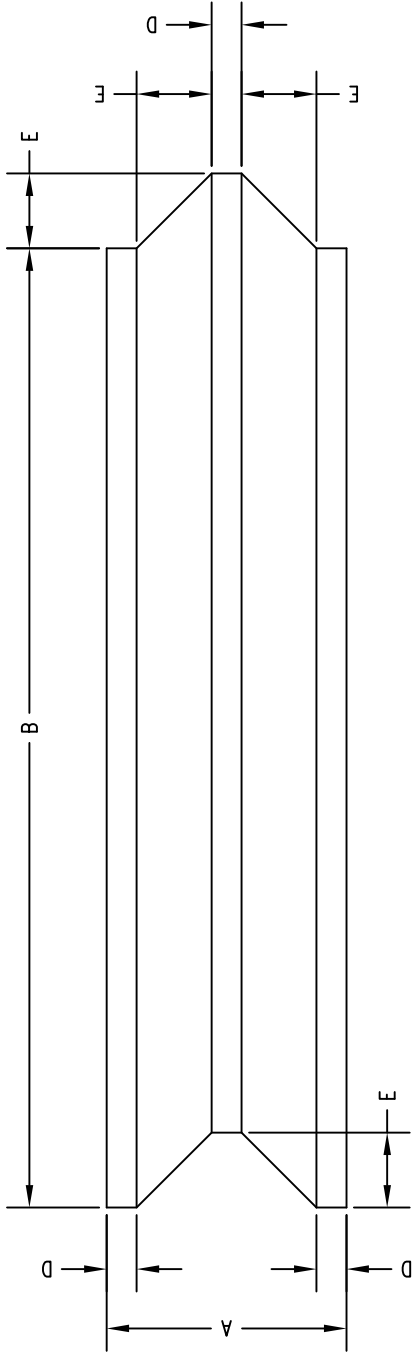

# INTERLOCKING LEAD BRICK DETAIL

266 OLD LINDALE RD. AROME, GA 30161  
 706-235-8822 • FAX 706-232-2516

DIMENSION TABLE				
A	B	C	D	E
1"	12"	4"	1/8"	5/16"
1-1/2"	12"	4"	1/4"	3/8"
2"	8"	4"	1/4"	5/8"
2-1/2"	12"	4"	1/4"	7/8"